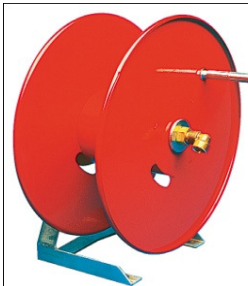

L-R2412 Side mount hose reel

Croplands heavy duty, powder coated steel hose reels with galvanised steel mounting bracket, 1/2" BSP inlet / outlet fittings. Equipped with 30 metres of 3/8" hose and Turbo 400 Spraygun

H=450mm W=200mm

** Also available in Base mount version = L-H1412*

L-R0230 Base mount hose reel

Croplands bare Slimline heavy duty, powder coated steel hose reels with galvanised steel base, 1/2" BSP inlet / outlet fittings. Capacity = 100 metres of 3/8" hose.

H=630mm W=270mm L=250mm

L-R0240 Base mount hose reel

Croplands bare heavy duty, powder coated steel hose reels with galvanised steel base, 1/2" BSP inlet / outlet fittings. Capacity = 50 metres of 3/8" hose.

H=560mm W=270mm L=450mm

L-R0250 Base mount hose reel

Croplands bare heavy duty, powder coated steel hose reels with galvanised steel base, 1/2" BSP inlet / outlet fittings. Capacity = 100 metres x 3/8" hose.