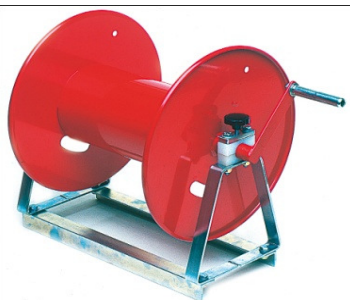

L-R2412 Side mount hose reel

Croplands heavy duty, powder coated steel hose reels with galvanised steel mounting bracket, 1/2" BSP inlet / outlet fittings. Equipped with 30 metres of 3/8" hose and Turbo 400 Spraygun

H=450mm W=200mm

** Also available in Base mount version = L-H1412*

L-R0230 Base mount hose reel

Croplands bare Slimline heavy duty, powder coated steel hose reels with galvanised steel base, 1/2" BSP inlet / outlet fittings. Capacity = 100 metres of 3/8" hose.

H=630mm W=270mm L=250mm

L-R0240 Base mount hose reel

Croplands bare heavy duty, powder coated steel hose reels with galvanised steel base, 1/2" BSP inlet / outlet fittings. Capacity = 50 metres of 3/8" hose.

H=560mm W=270mm L=450mm

L-R0250 Base mount hose reel

Croplands bare heavy duty, powder coated steel hose reels with galvanised steel base, 1/2" BSP inlet / outlet fittings. Capacity = 100 metres x 3/8" hose.